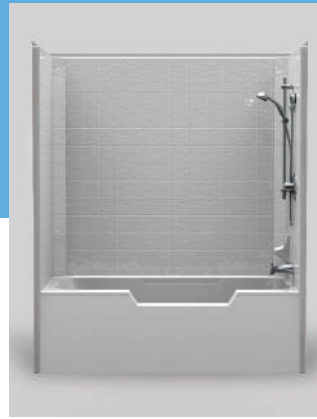

Showers

Choose Bestbath™ for your bathing needs and you will get the ultimate in beauty and durability. From total color customization, to the tough composite and structurally reinforced walls with an attractive gelcoat finish, Bestbath sets the standard for elegance in design.

- Hundreds of shower designs with multiple threshold heights to fit your unique needs
- No mud setting required, saving time and money
- Customizable accent colors

Bestbath's Designer Series allows you to fill recessed panels with your choice of tile for a custom design to fit your project's style and décor.

Shower Pans

Our shower pans are available in a full range of sizes and threshold heights, including curbed and low-profile. Bestbath shower pans allow for the use of tile walls without the worry and maintenance of tile floors.

- Fast and easy installation
- Pre-leveled at the factory for a perfect slope to drain every time
- No mud setting required, saving time and money

Tub-Showers

Offering style and functionality, Bestbath tub-shower combinations are a great fit for your remodel project. With an extensive line of tub-showers and accompanying design choices, you can be sure that you will get the right tub-shower to fit your needs and unique style.

- Custom color accents make a statement and offer décor flexibility
- All surrounds have gelcoat surfaces that are easier to clean and maintain than tile
- Laminated wood-reinforced walls allow for grab bars and accessories to be easily installed without additional structural bracing

Walk-In Tubs