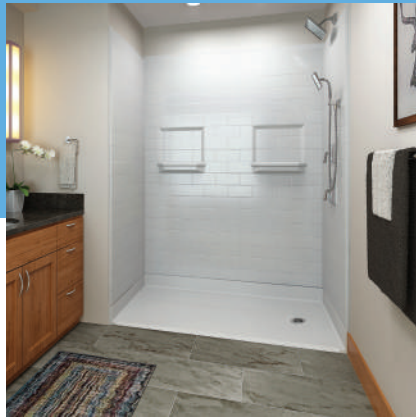

Showers

Choose Bestbath™ for your bathing needs and you will get the ultimate in beauty and durability. From total color customization, to the tough composite and structurally reinforced walls with an attractive gelcoat finish, Bestbath sets the standard for elegance in design.

- Hundreds of shower designs with multiple threshold heights to fit your unique needs
- No mud setting required, saving time and money
- Customizable accent colors

Bestbath's Designer Series allows you to fill recessed panels with your choice of tile for a custom design to fit your project's style and décor.

Shower Pans

Our shower pans are available in a full range of sizes and threshold heights, including curbed and low-profile. Bestbath shower pans allow for the use of tile walls without the worry and maintenance of tile floors.

- Fast and easy installation
- Pre-leveled at the factory for a perfect slope to drain every time
- No mud setting required, saving time and money

Tub-Showers

Offering style and functionality, Bestbath tub-shower combinations are a great fit for your remodel project. With an extensive line of tub-showers and accompanying design choices, you can be sure that you will get the right tub-shower to fit your needs and unique style.

- Custom color accents make a statement and offer décor flexibility
- All surrounds have gelcoat surfaces that are easier to clean and maintain than tile
- Laminated wood-reinforced walls allow for grab bars and accessories to be easily installed without additional structural bracing

Walk-In Tubs