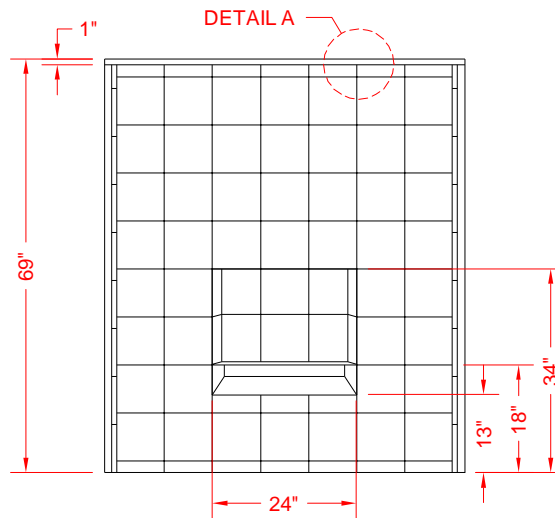

MODEL: 3EWS6030

ALL ACCESSORIES OPTIONAL

Remodeler

PERSPECTIVE VIEW - N.T.S.

TOP VIEW - SCALE $\frac{3}{8}'' = 1'-0''$

ASSEMBLY VIEW - N.T.S.

FRONT ELEVATION - SCALE: $\frac{3}{8}'' = 1'-0''$

Features:

- Three-piece gelcoat/fiberglass wall surround
- "Eight Inch Tile" wall finish, white (standard)
- Integral full wood backing for strength and unlimited accessory placement
- The authentic look of ceramic tile without the grout

* - SEE BACK FOR DETAIL SECTIONS

PRODUCT SPECIFICATIONS:

- Three-piece wall surround shall be constructed of gelcoat/fiberglass with full integral plywood backing in the walls
- Rough-In: Stud opening +1/4" -0" Nominal Dimensions.