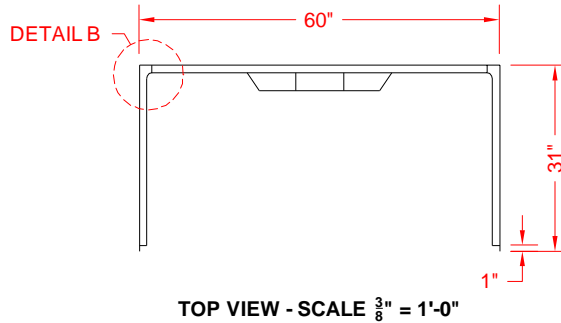

MODEL: 3EWS6030

ALL ACCESSORIES OPTIONAL

Remodeler

PERSPECTIVE VIEW - N.T.S.

TOP VIEW - SCALE $\frac{3}{8}'' = 1'-0''$

ASSEMBLY VIEW - N.T.S.

FRONT ELEVATION - SCALE: $\frac{3}{8}'' = 1'-0''$

Features:

- Three-piece gelcoat/fiberglass wall surround
- "Eight Inch Tile" wall finish, white (standard)
- Integral full wood backing for strength and unlimited accessory placement
- The authentic look of ceramic tile without the grout

* - SEE BACK FOR DETAIL SECTIONS

PRODUCT SPECIFICATIONS:

- Three-piece wall surround shall be constructed of gelcoat/fiberglass with full integral plywood backing in the walls
- Rough-In: Stud opening +1/4" -0" Nominal Dimensions.