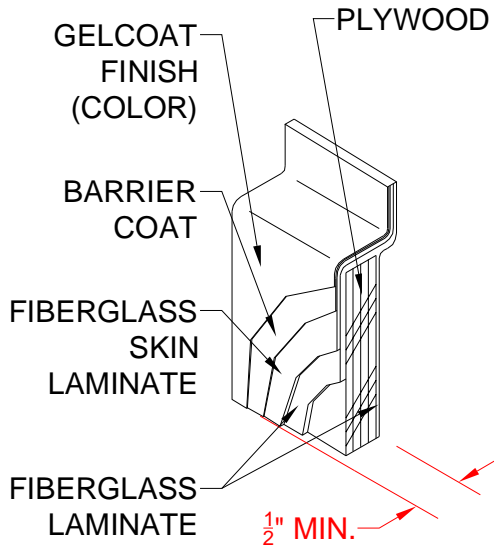

Remodeler

DETAIL A - SCALE N.T.S.
WALL SECTION DETAIL