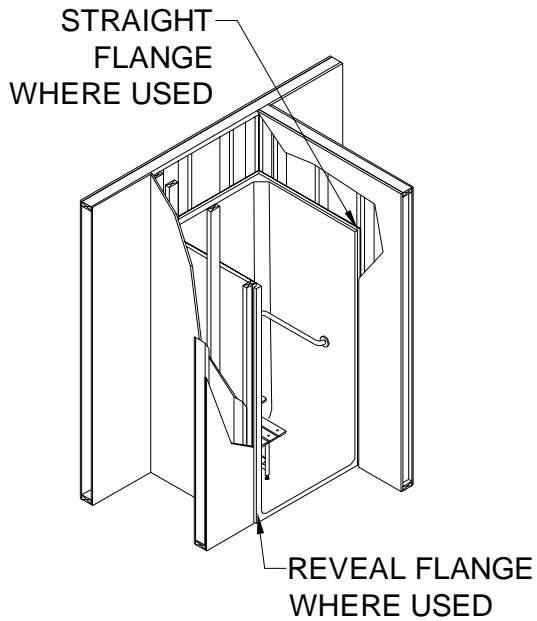

DETAIL C - SCALE N.T.S.
TYPICAL FRAMING DETAIL