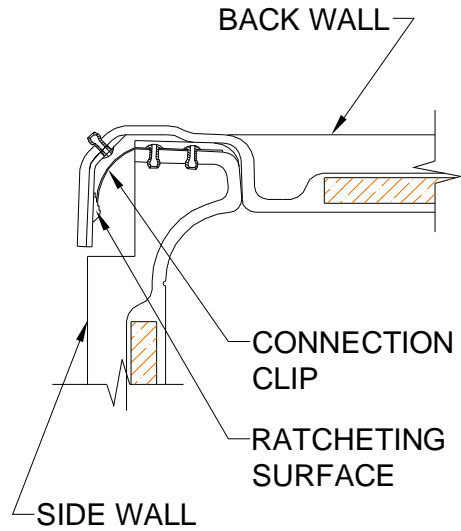

* - SEE BACK FOR DETAIL SECTIONS

PRODUCT SPECIFICATIONS:

- Three-piece wall surround shall be constructed of gelcoat/fiberglass with full integral plywood backing in the walls
- Rough-In: Stud opening +1/4" -0" Nominal Dimensions.

NOTICE OF LIMITATION:

BEST BATH SYSTEMS INC.
 www.best-bath.com 1-800-727-9907

We reserve the right to make revisions without notice in the design of fixtures or in packaging unless this right has specifically been waived at the time the order is accepted.

Remodeler

DETAIL A - SCALE N.T.S.
WALL SECTION DETAIL

DETAIL B - SCALE N.T.S.
WALL JOINT DETAIL

DETAIL C - SCALE N.T.S.
TYPICAL FRAMING DETAIL