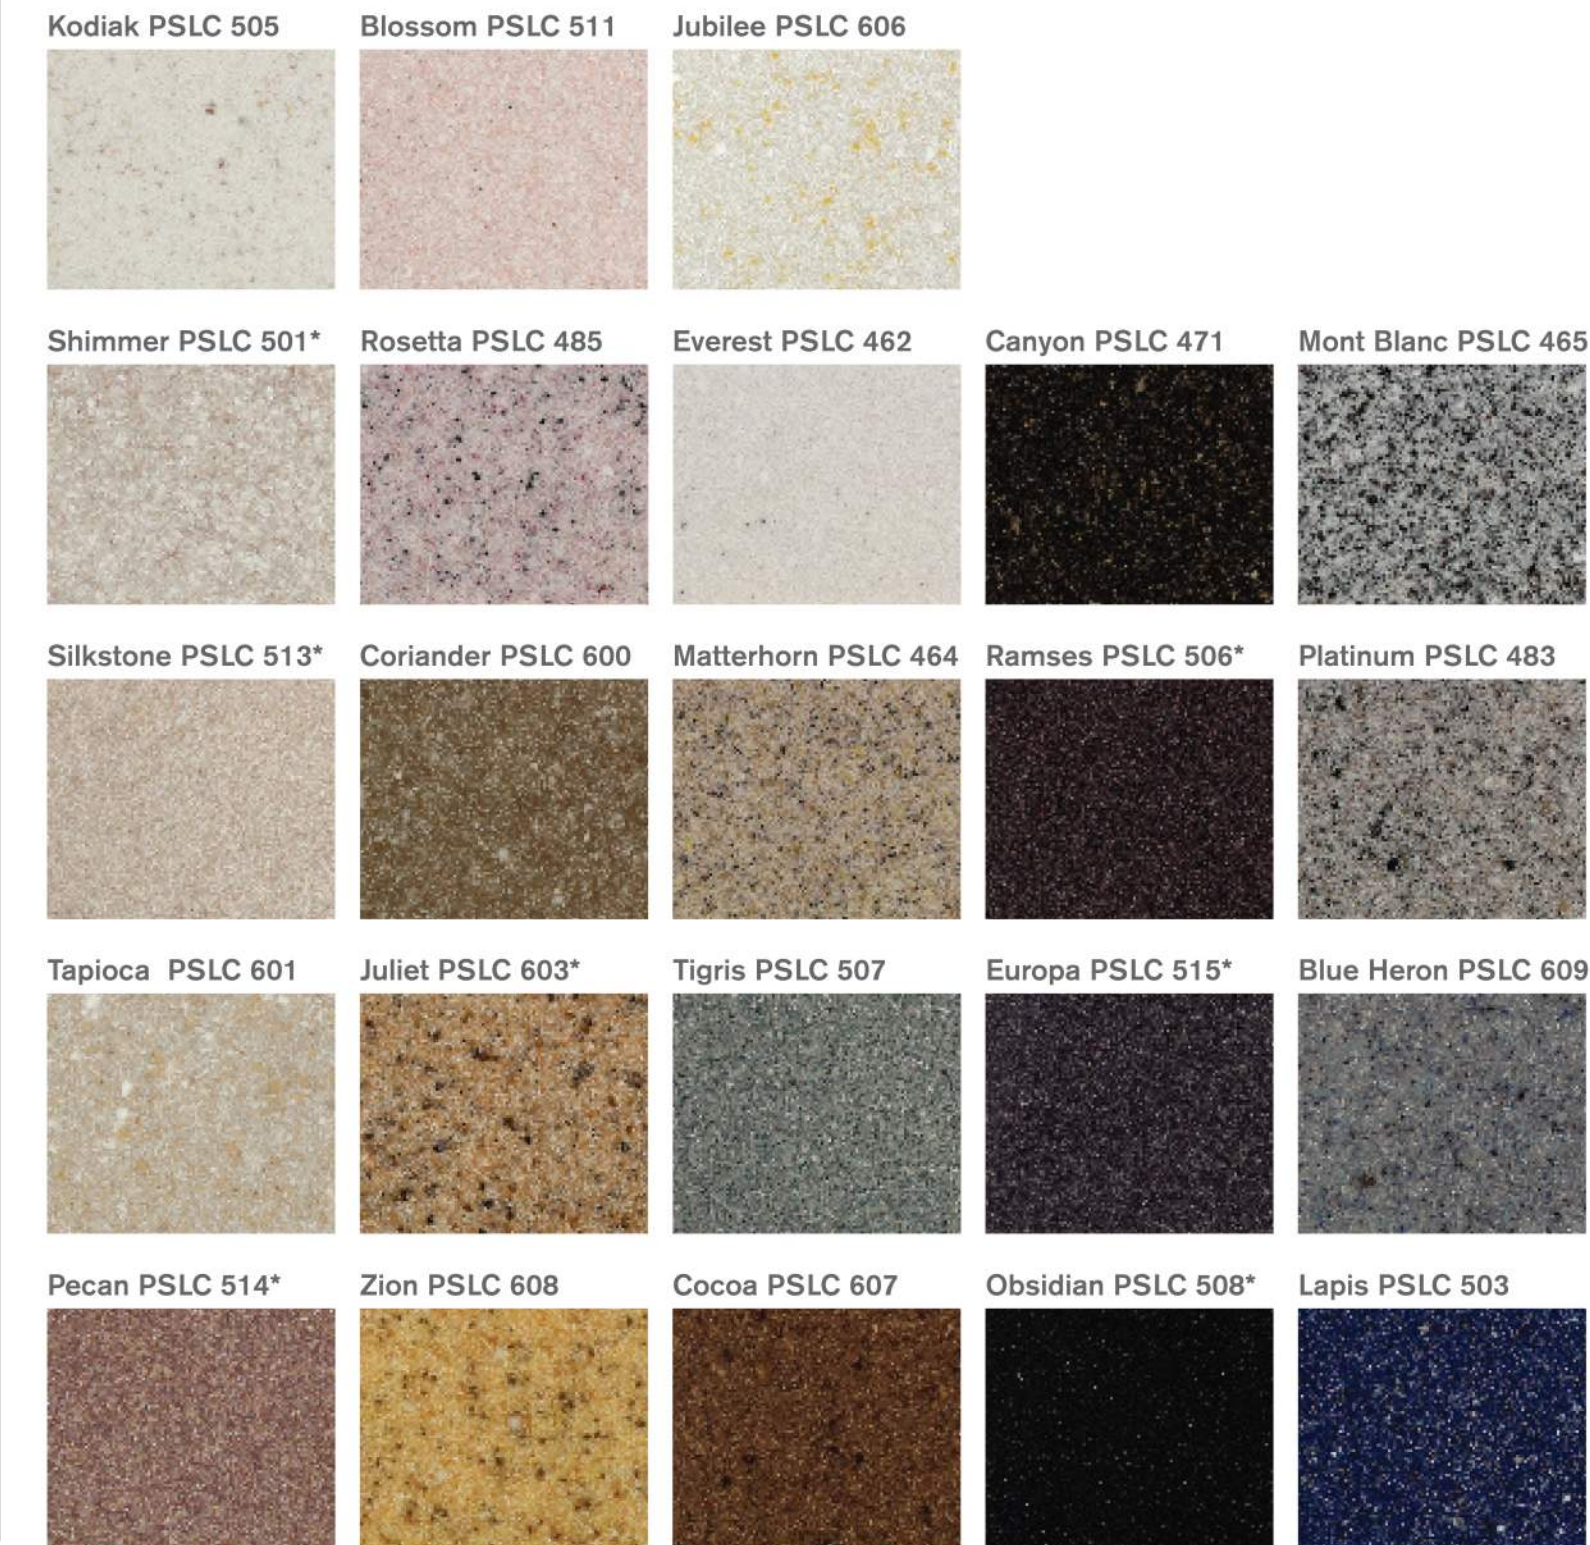

## Classic Design Series

Just as natural granite is made of grains from fine to course in appearance, Sprayable Solid Surface is as well. Sprayable Solid Surface is divided into two series — the Classic Design Series and the Premium Design Series. The Classic Design Series offers chips from fine to medium, while the Premium Design Series offers a mix of all chip sizes, including coarse. Regardless of the series, there are a wide variety of blends to select from.

## Premium Design Series

Colors are representational. For an accurate example of colors, please contact Bestbath for a sample. Colors with an asterisk (\*) represent blends with a shimmer affect that might not be noticeable in the photograph. Colors with (\*\*) are not available for walk-in tub and tub/shower units.