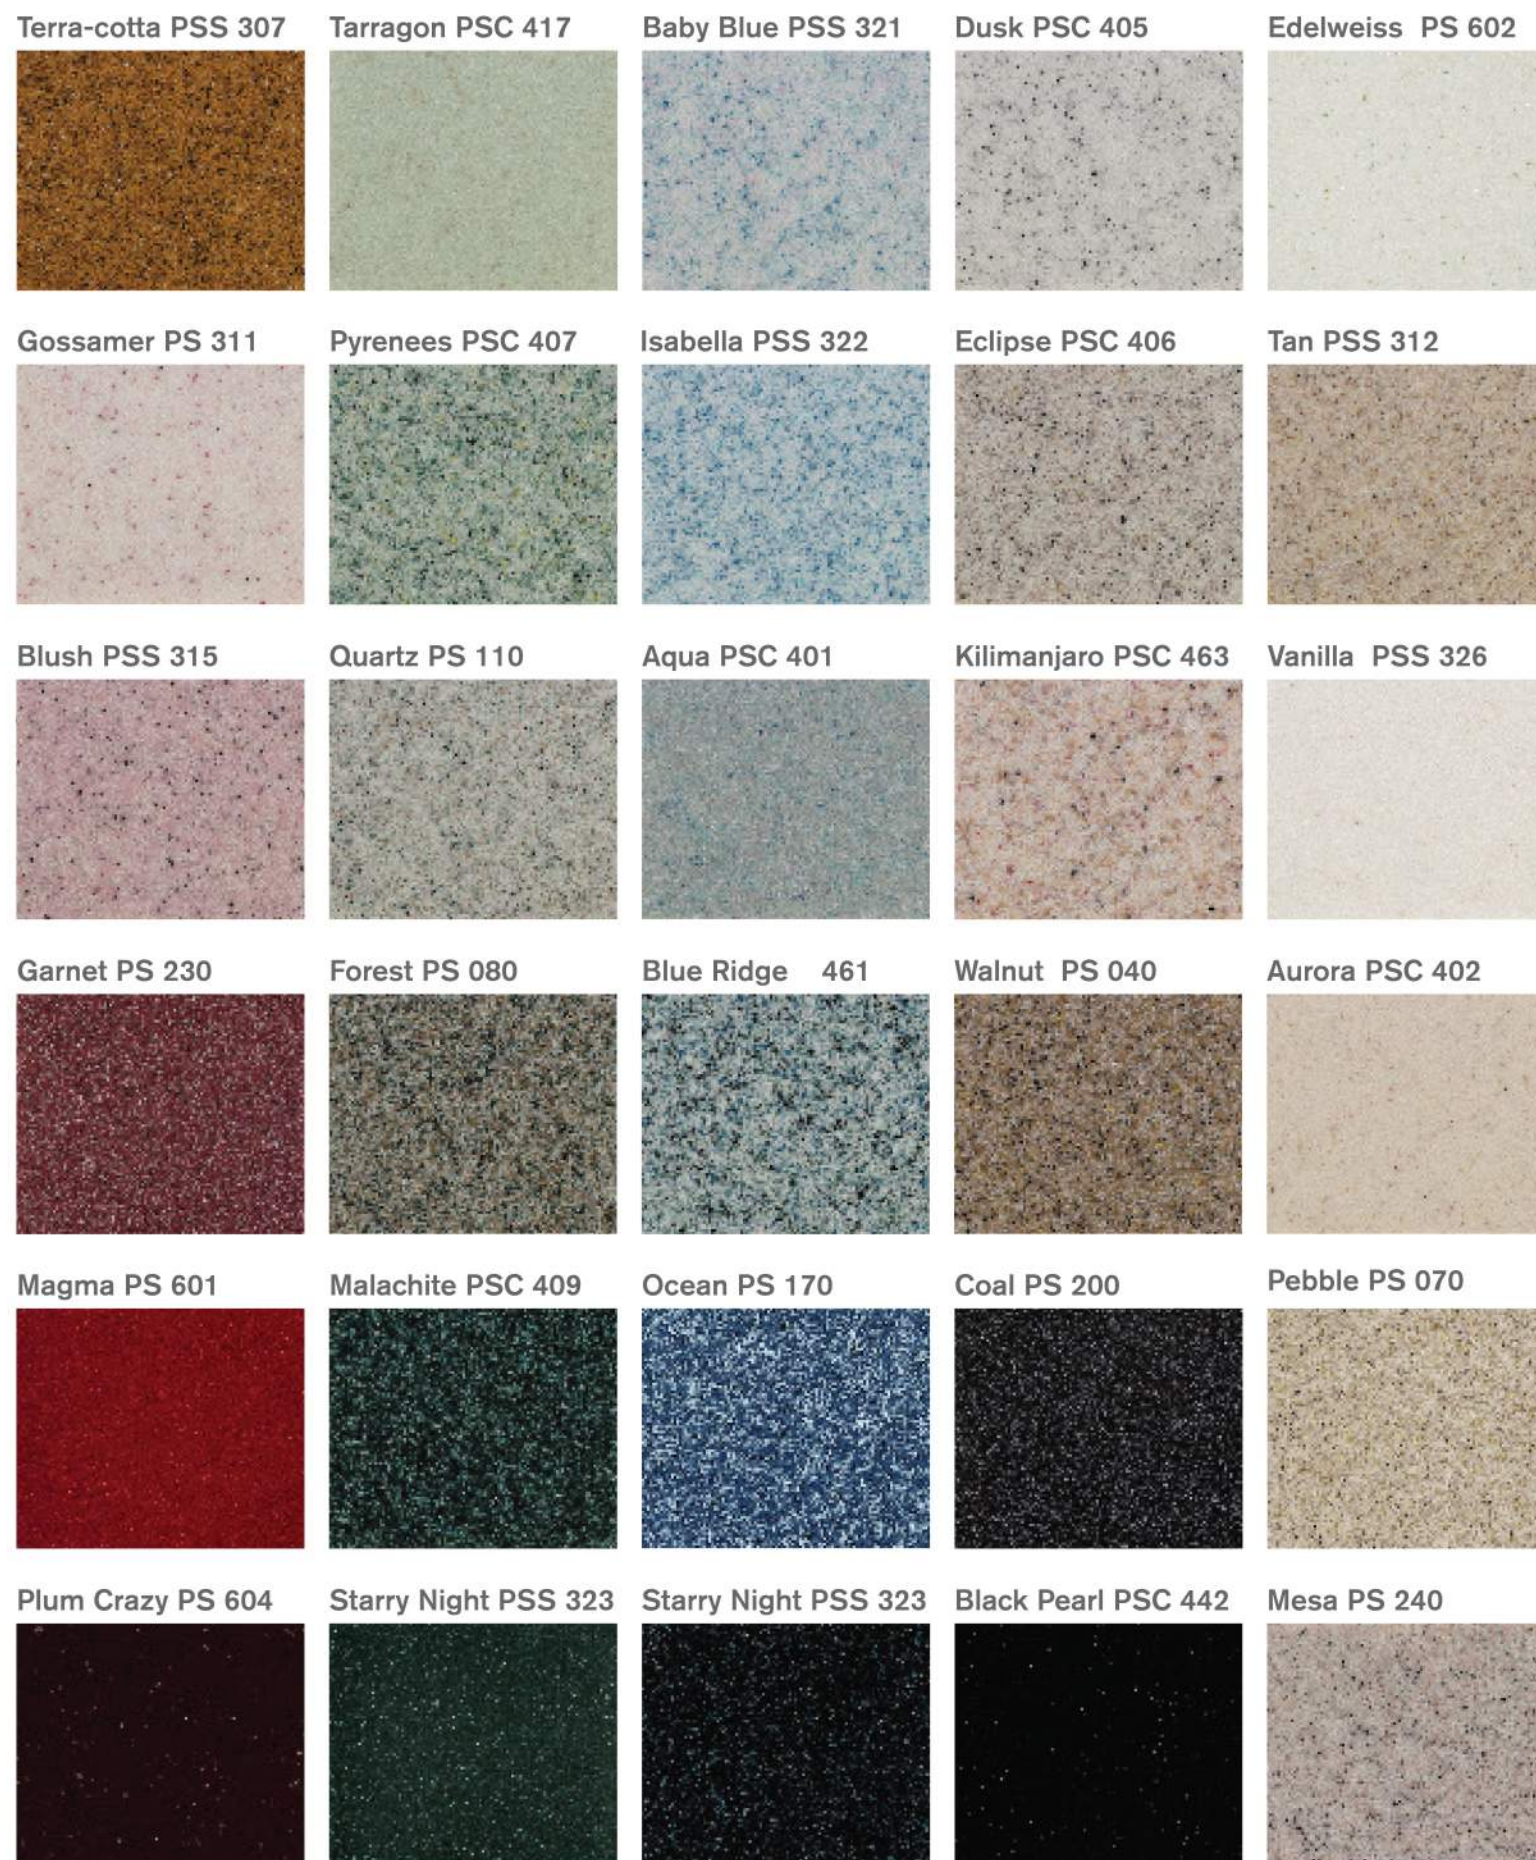

## Classic Design Series

Just as natural granite is made of grains from fine to course in appearance, Sprayable Solid Surface is as well. Sprayable Solid Surface is divided into two series — the Classic Design Series and the Premium Design Series. The Classic Design Series offers chips from fine to medium, while the Premium Design Series offers a mix of all chip sizes, including coarse. Regardless of the series, there are a wide variety of blends to select from.

## Premium Design Series

Colors are representational. For an accurate example of colors, please contact Bestbath for a sample. Colors with an asterisk (\*) represent blends with a shimmer affect that might not be noticeable in the photograph. Colors with (\*\*) are not available for walk-in tub and tub/shower units.