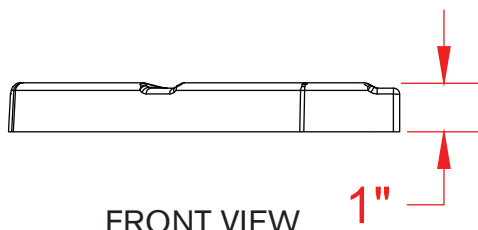

## Soap Dish, Corner Mount

### Part no. SDCORNER90

Designed for Subway Tile showers and tub-showers with 90° corners or 3/8" corner radius.

TOP VIEW

PERSPECTIVE

FRONT VIEW