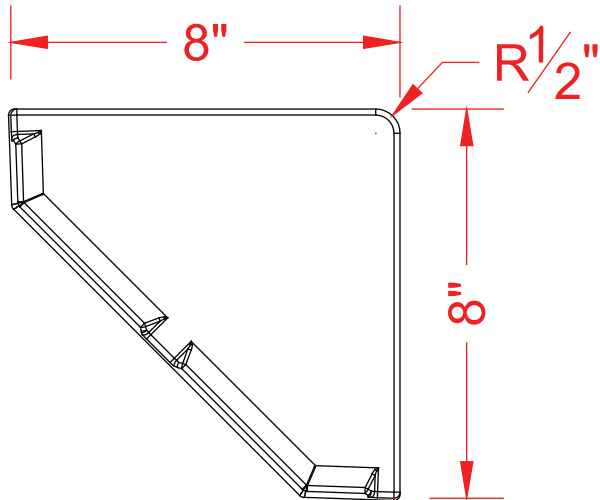

## Soap Dish, Corner Mount

### Part no. SDCORNER90

Designed for Subway Tile showers and tub-showers with 90° corners or 3/8" corner radius.

TOP VIEW

PERSPECTIVE

FRONT VIEW