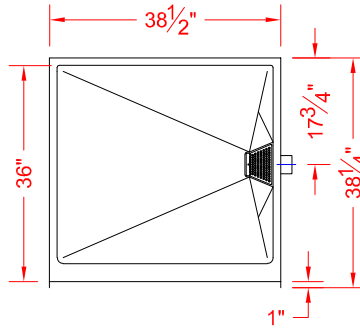

## REMODELER

**PERSPECTIVE VIEW - N.T.S.**  
MODEL SHOWN HERE AS:  
RIGHT DRAIN

**TOP VIEW - SCALE  $\frac{3}{8}'' = 1'-0''$**

### Features:

- Molded, one-piece gelcoat/fiberglass shower pan with SCH40 PVC side discharge.

**FRONT ELEVATION - SCALE:  $\frac{3}{8}'' = 1'-0''$**

### PRODUCT SPECIFICATIONS:

- Single-piece shower pan with side drain shall be constructed of gelcoat/fiberglass
- Rough-In: Stud opening +1/4" -0" Nominal Dimensions.

C.S.I. FORMAT SPECIFICATION TEXT AVAILABLE