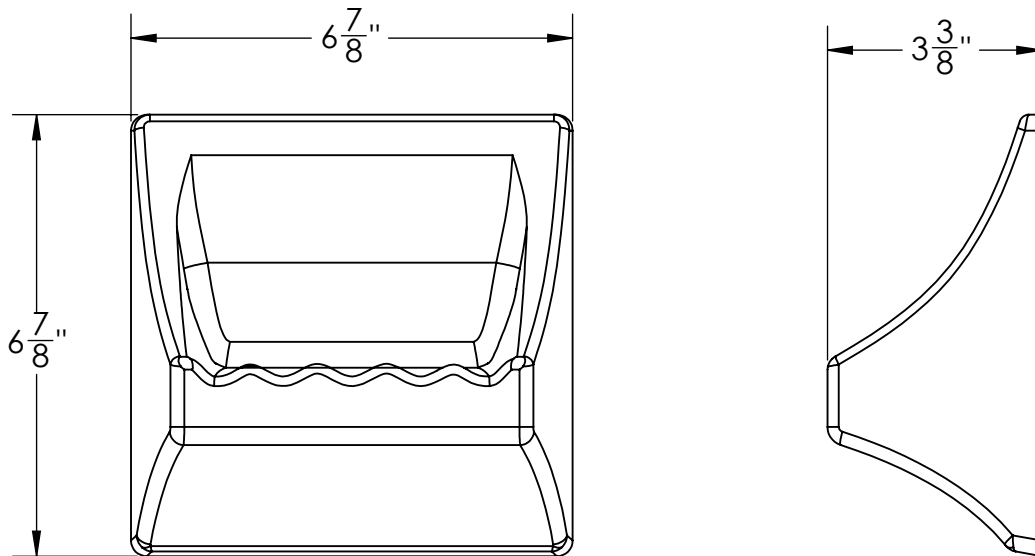

Specifications

Soap Dish, Surface-Mount, Ligature-Resistant

Part no. SOAPDISHLRSM

Specifications:

- Solid cast polyurethane
- Finish is gelcoat color matched to shower
- Installed with adhesive
- Joint is caulked at mating surface with shower wall