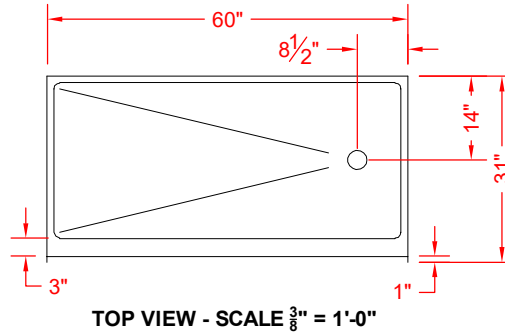

MODEL: P6030.V2* L/R

REMODELER

*ALL ACCESSORIES OPTIONAL

PERSPECTIVE VIEW - N.T.S.
MODEL SHOWN HERE AS:
RIGHT HAND

Features:

- Gelcoat fiberglass shower pan
- No grout cleaning hassles
- No tiles to fall off

PRODUCT SPECIFICATIONS:

- Single-piece shower pan shall be constructed of gelcoat/fiberglass
- Rough-In: Stud opening +1/4" -0" Nominal Dimensions.

C.S.I. FORMAT SPECIFICATION TEXT AVAILABLE

PRODUCT INFORMATION: