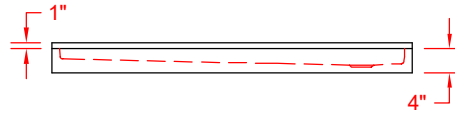

PRODUCT SPECIFICATIONS:

- Single-piece shower pan shall be constructed of gelcoat/fiberglass
- Rough-In: Stud opening +1/4" -0" Nominal Dimensions.

C.S.I. FORMAT SPECIFICATION TEXT AVAILABLE

PRODUCT INFORMATION: