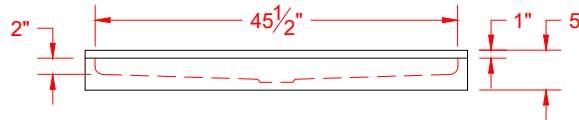

MODEL: P4834.V2*

REMODELER

*ALL ACCESSORIES OPTIONAL

PERSPECTIVE VIEW - N.T.S.

TOP VIEW - SCALE $\frac{3}{8}'' = 1'-0''$

Features:

- Molded, one-piece gelcoat/fiberglass shower pan

FRONT ELEVATION - SCALE: $\frac{3}{8}'' = 1'-0''$

<p>PRODUCT SPECIFICATIONS:</p> <ul style="list-style-type: none"> -Single-piece shower pan shall be constructed of gelcoat/fiberglass -Rough-In: Stud opening +1/4" -0" Nominal Dimensions. <p>C.S.I. FORMAT SPECIFICATION TEXT AVAILABLE</p>		
<p>PRODUCT INFORMATION:</p> <ul style="list-style-type: none"> -Colors: White as standard, others to match any major fixture manufacturer, also available with sprayable solid surface in many colors 	<p>OPTIONAL ACCESSORIES:</p> <p><u>INSTALLED BY OTHERS:</u></p> <ul style="list-style-type: none"> -No-caulk brass drain 	<p>CODES:</p> <p>Designed and manufactured in compliance with the following standards and codes:</p> <ul style="list-style-type: none"> -ANSI Z124.2 Standards for Plastic Showers -IPC International Plumbing Code -UPC Uniform Plumbing Code
		<p>NOTICE OF LIMITATION:</p>
 <p><i>We reserve the right to make revisions without notice in the design of fixtures or in packaging unless this right has specifically been waived at the time the order is accepted.</i></p>		<p>Page 1 of 1</p>