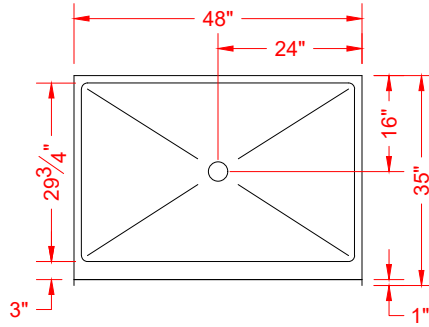

MODEL: P4834.V2*

REMODELER

*ALL ACCESSORIES OPTIONAL

PERSPECTIVE VIEW - N.T.S.

TOP VIEW - SCALE $\frac{3}{8}'' = 1'-0''$

Features:

- Molded, one-piece gelcoat/fiberglass shower pan

FRONT ELEVATION - SCALE: $\frac{3}{8}'' = 1'-0''$

<p>PRODUCT SPECIFICATIONS:</p> <ul style="list-style-type: none"> -Single-piece shower pan shall be constructed of gelcoat/fiberglass -Rough-In: Stud opening +1/4" -0" Nominal Dimensions. <p>C.S.I. FORMAT SPECIFICATION TEXT AVAILABLE</p>		
<p>PRODUCT INFORMATION:</p> <ul style="list-style-type: none"> -Colors: White as standard, others to match any major fixture manufacturer, also available with sprayable solid surface in many colors 	<p>OPTIONAL ACCESSORIES:</p> <p><u>INSTALLED BY OTHERS:</u></p> <ul style="list-style-type: none"> -No-caulk brass drain 	<p>CODES:</p> <p>Designed and manufactured in compliance with the following standards and codes:</p> <ul style="list-style-type: none"> -ANSI Z124.2 Standards for Plastic Showers -IPC International Plumbing Code -UPC Uniform Plumbing Code
		<p>NOTICE OF LIMITATION:</p>
 <p><i>We reserve the right to make revisions without notice in the design of fixtures or in packaging unless this right has specifically been waived at the time the order is accepted.</i></p>		<p>Page 1 of 1</p>