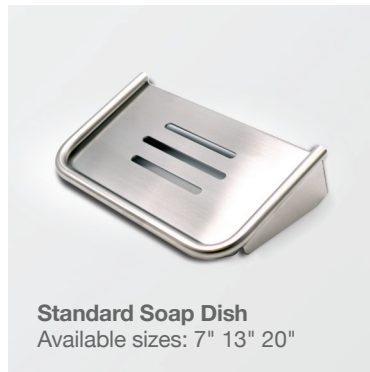

## Soap Dishes & Grab Bars

Add seamless storage to a seamless shower. Our soap dishes and grab bars are easy to install and built to last.

Grab Bar

Adding accessories to your Bestbath shower or tub shower is simple.

- 1 Choose your shower or tub shower
- 2 Pick your style  
traditional, modern, or classic
- 3 Select your finish  
chrome, brushed nickel, or oil-rubbed bronze
- 4 Choose your type of fixture  
standard shower head, handheld shower with slide bar, or a tub/shower head
- 5 Add a grab bar, a soap dish, or both

Handheld and Slide Bar

Standard Soap Dish  
Available sizes: 7" 13" 20"

Corner Soap Dish