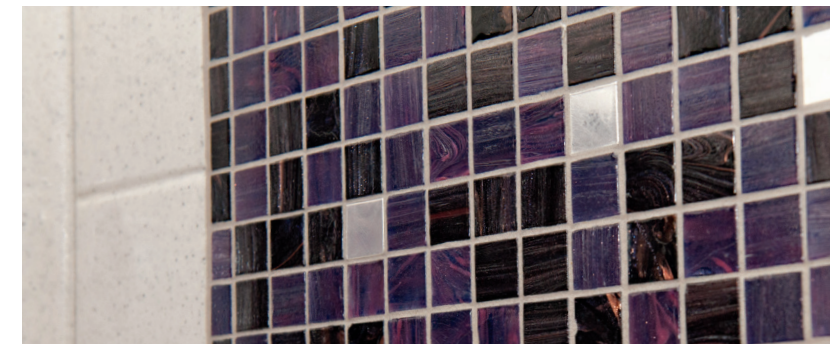

Personalize

Wall Finish Options & Colors

Whether you're looking for a clean, simple finish or want to kick it up a notch with accent tile or even Molten Stone,™ Bestbath can customize your shower to match any décor.

You can even choose from several finishes to mimic tile in our stocked Gelcoat Color options like our classic Subway Tile pattern. Or pick many other options in select sizes.

Gelcoat Colors *Proven, beautiful*

Rock solid durability with a sense of style

Create stunning custom tile inserts to match the style and décor of any bathroom.

Add an inlaid recessed pocket to your shower or tub. These pockets can be filled with custom designs adding a contemporary look to your shower or tub.

Choose any style, color, size or shape of tile — colorful glass or ceramic — for a custom design to fit your bathroom's style and décor. Tile installs quickly, is easy to maintain, and will not leak, eliminating the possibility of water damage.

CUSTOM TILE RECESS OPTIONS