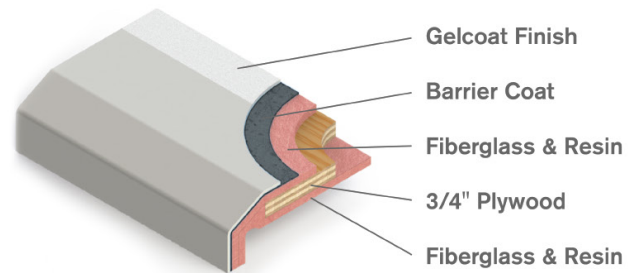

Composite Floor Structure