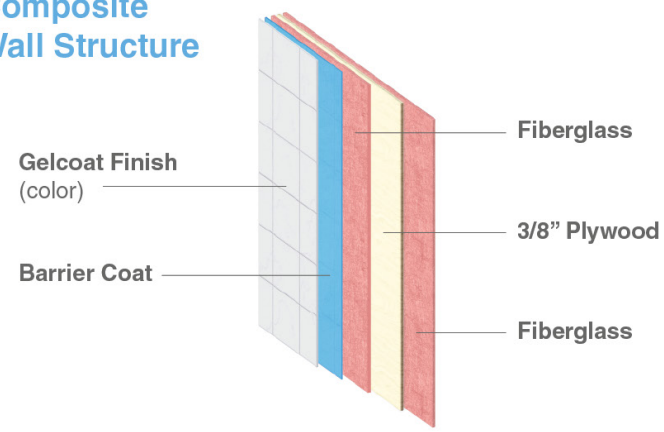

Composite Wall Structure