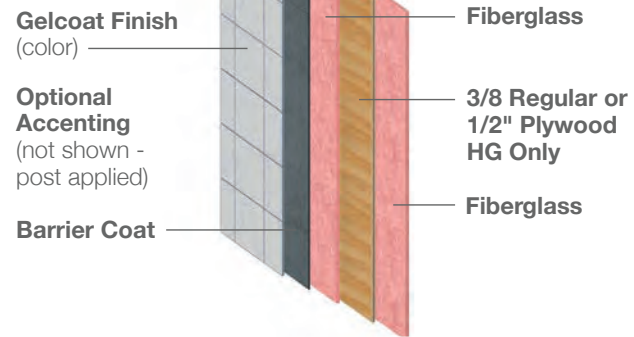

Built to Last

Shower Components

- 1 Modern Color Options**
To match your color scheme
- 2 Snap System Assembly**
Walls on remodel units snap together for easy but watertight installation
- 3 Curbed or Curbless Threshold**

Composite Wall Structure

Composite Floor Structure

Showers

Showers and Tub Showers

From total color customization, to the tough composite structurally reinforced walls with an attractive gelcoat finish, Bestbath sets the standards for elegance in design and durability.