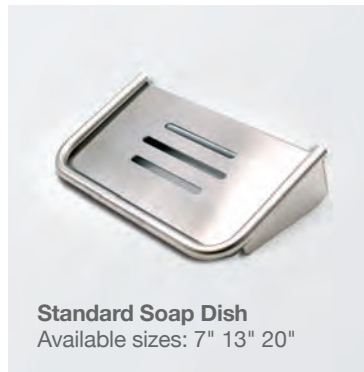

TRINSIC® VALVE PACKAGE

Shown in Chrome.

WOODHURST® VALVE PACKAGE

Shown in Brushed Nickel.

ASHLYN® VALVE PACKAGE

Shown in Oil-Rubbed Bronze.

Finishes

Accessories should be as beautiful as they are functional. Choose from three stunning modern finishes to match your bathroom design.

Chrome

Brushed
Nickel

Oil-Rubbed
Bronze

Soap Dishes & Grab Bars

Add seamless storage to a seamless shower. Our soap dishes and grab bars are easy to install and built to last.

Grab Bar

Adding accessories to your Bestbath shower or tub shower is simple.

- 1 Choose your shower or tub shower
- 2 Pick your style
traditional, modern, or classic
- 3 Select your finish
chrome, brushed nickel, or oil-rubbed bronze
- 4 Choose your type of fixture
standard shower head, handheld shower with slide bar, or a tub/shower head
- 5 Add a grab bar, a soap dish, or both

Handheld and Slide Bar

Standard Soap Dish
Available sizes: 7" 13" 20"

Corner Soap Dish

About Bestbath

Bestbath leads the world in manufacturing high-quality bathing solutions. Our products — from traditional shower inserts to grab bars and other accessories — have been at the forefront of timeless design since 1969. We work closely with architects, commercial project developers, and homeowners to ensure our designs provide the function and value needed today and for many years to come.