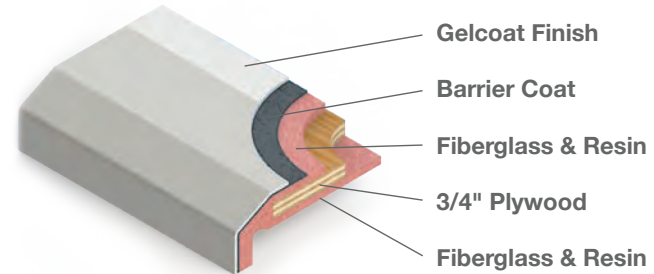

Composite Floor Structure