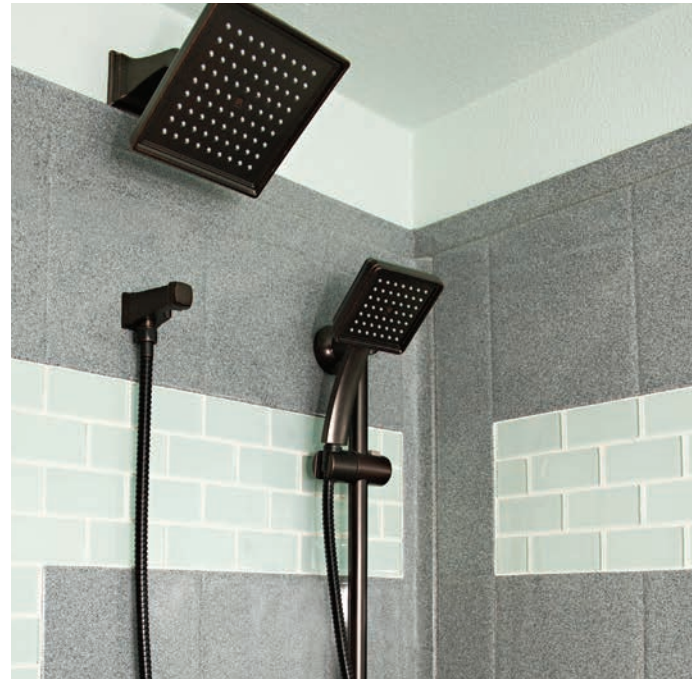

Molten Stone

Rock solid durability with a sense of style

Get the look of real stone without the upkeep. Bestbath's Molten Stone finish gives you the rich, variegated appearance of granite that is UV, fire, chemical and stain resistant. With almost unlimited design potential, the possibilities are limited only by your imagination. Best of all, it's as tough as it is good looking.

Molten Stone Stock Colors

Every Molten Stone product ships with color-match silicone for installation of multi-piece units and accessories.

Combine with other accent or stock gelcoat colors for a unique look.